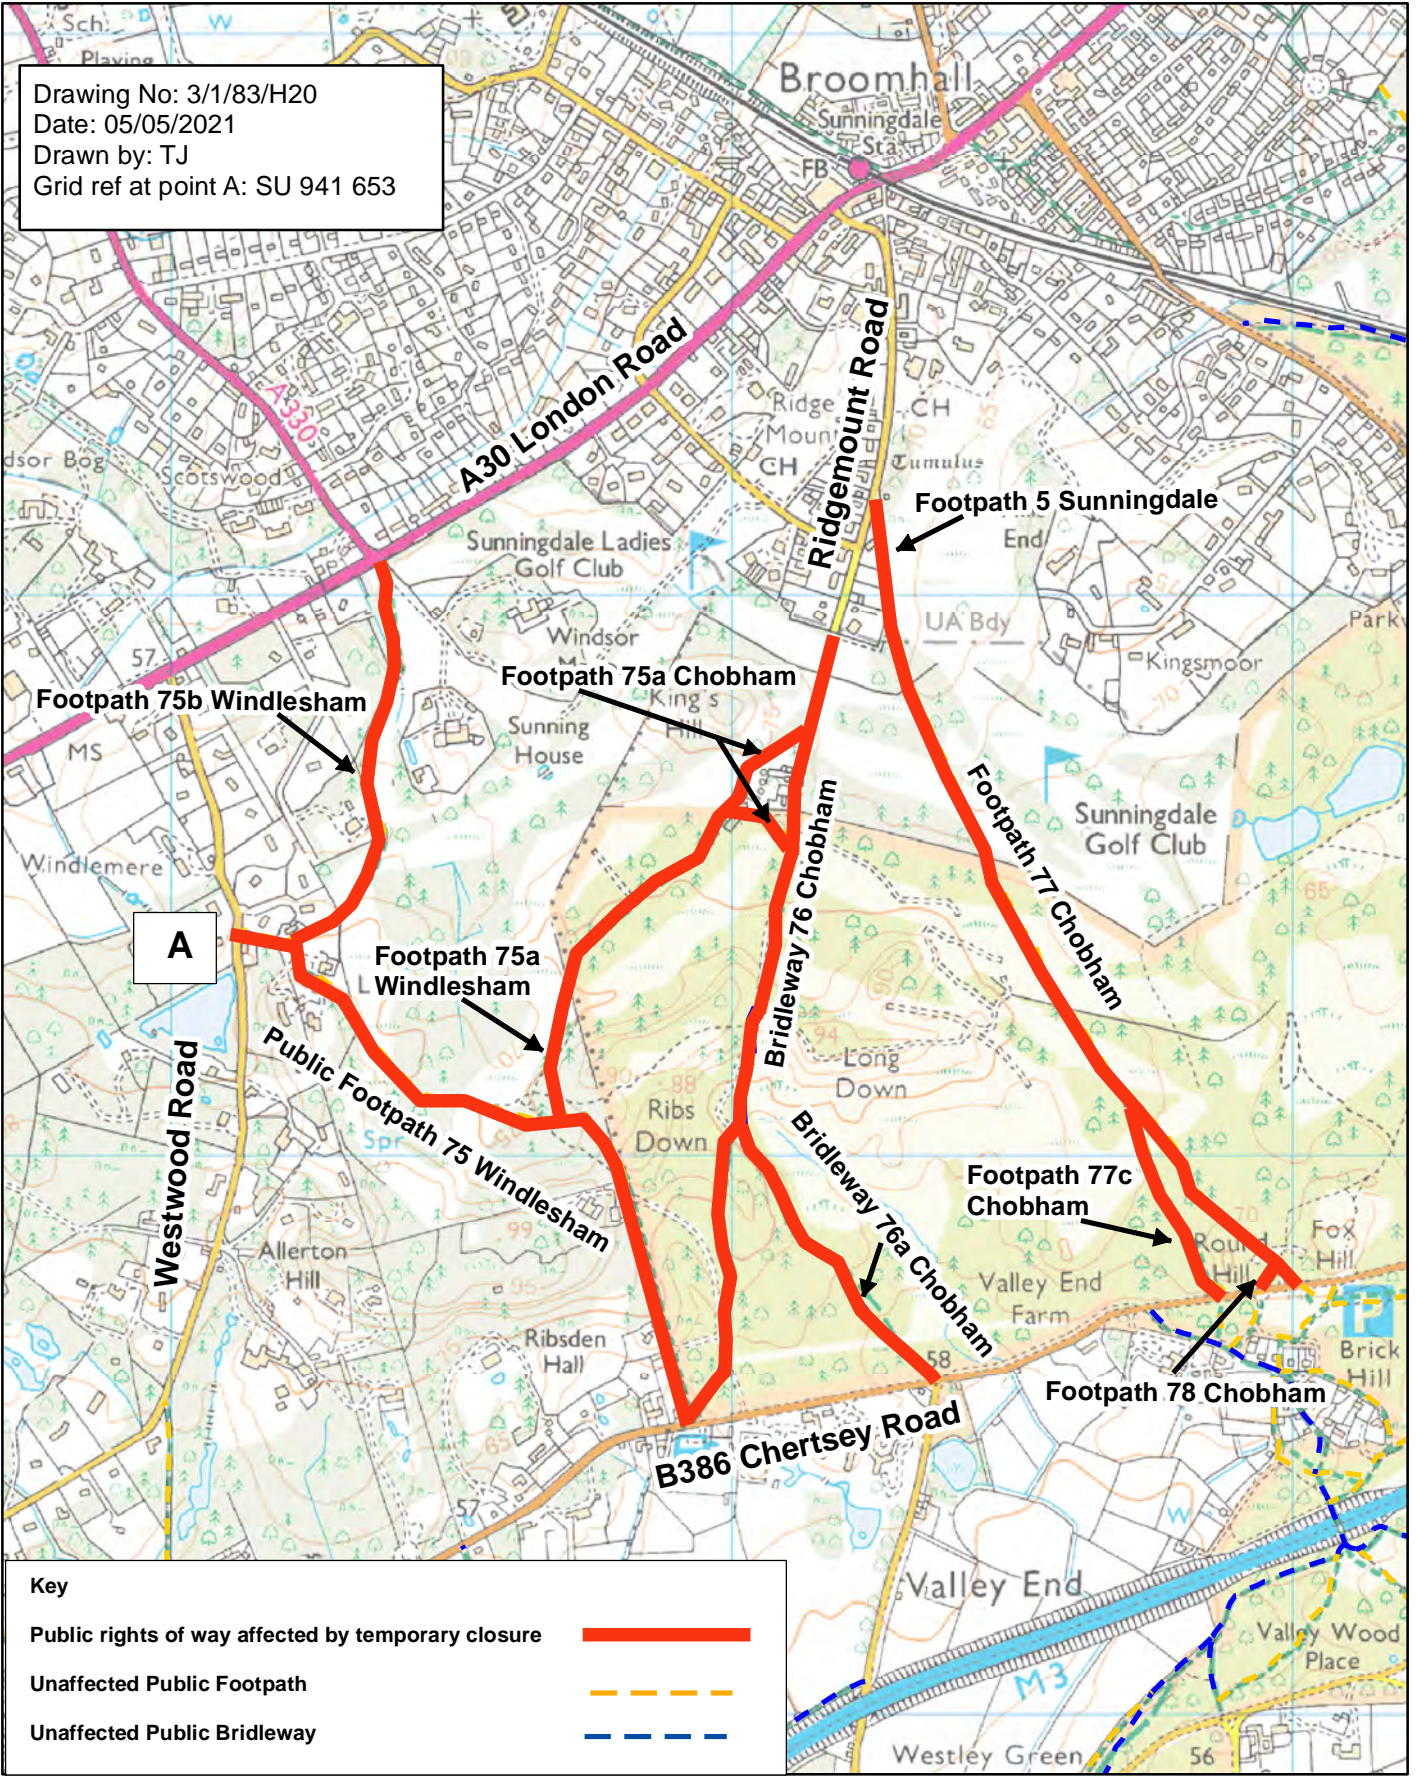

Temporary Closure 19 July - 26 July 2021

Drawing No: 3/1/83/H20
Date: 05/05/2021
Drawn by: TJ
Grid ref at point A: SU 941 653

Key

- Public rights of way affected by temporary closure
- Unaffected Public Footpath
- Unaffected Public Bridleway

1:13,500

Borough of Surrey Heath/Royal Borough of Windsor and Maidenhead
 Footpaths 75 & 75a, (Windlesham), Bridleways 76 & 76a (Windlesham)
 Footpaths 78 (part), 77 & 77c (Chobham) (Borough of Surrey Heath)
 Footpath 5 (Sunningdale) (Royal Borough of Windsor and Maidenhead)

© Crown Copyright and database rights 2014 Ordnance Survey 1000019613.
 Except A-Z Street Atlas © Copyright of the Publishers Geographers' A-Z Map Company Ltd.