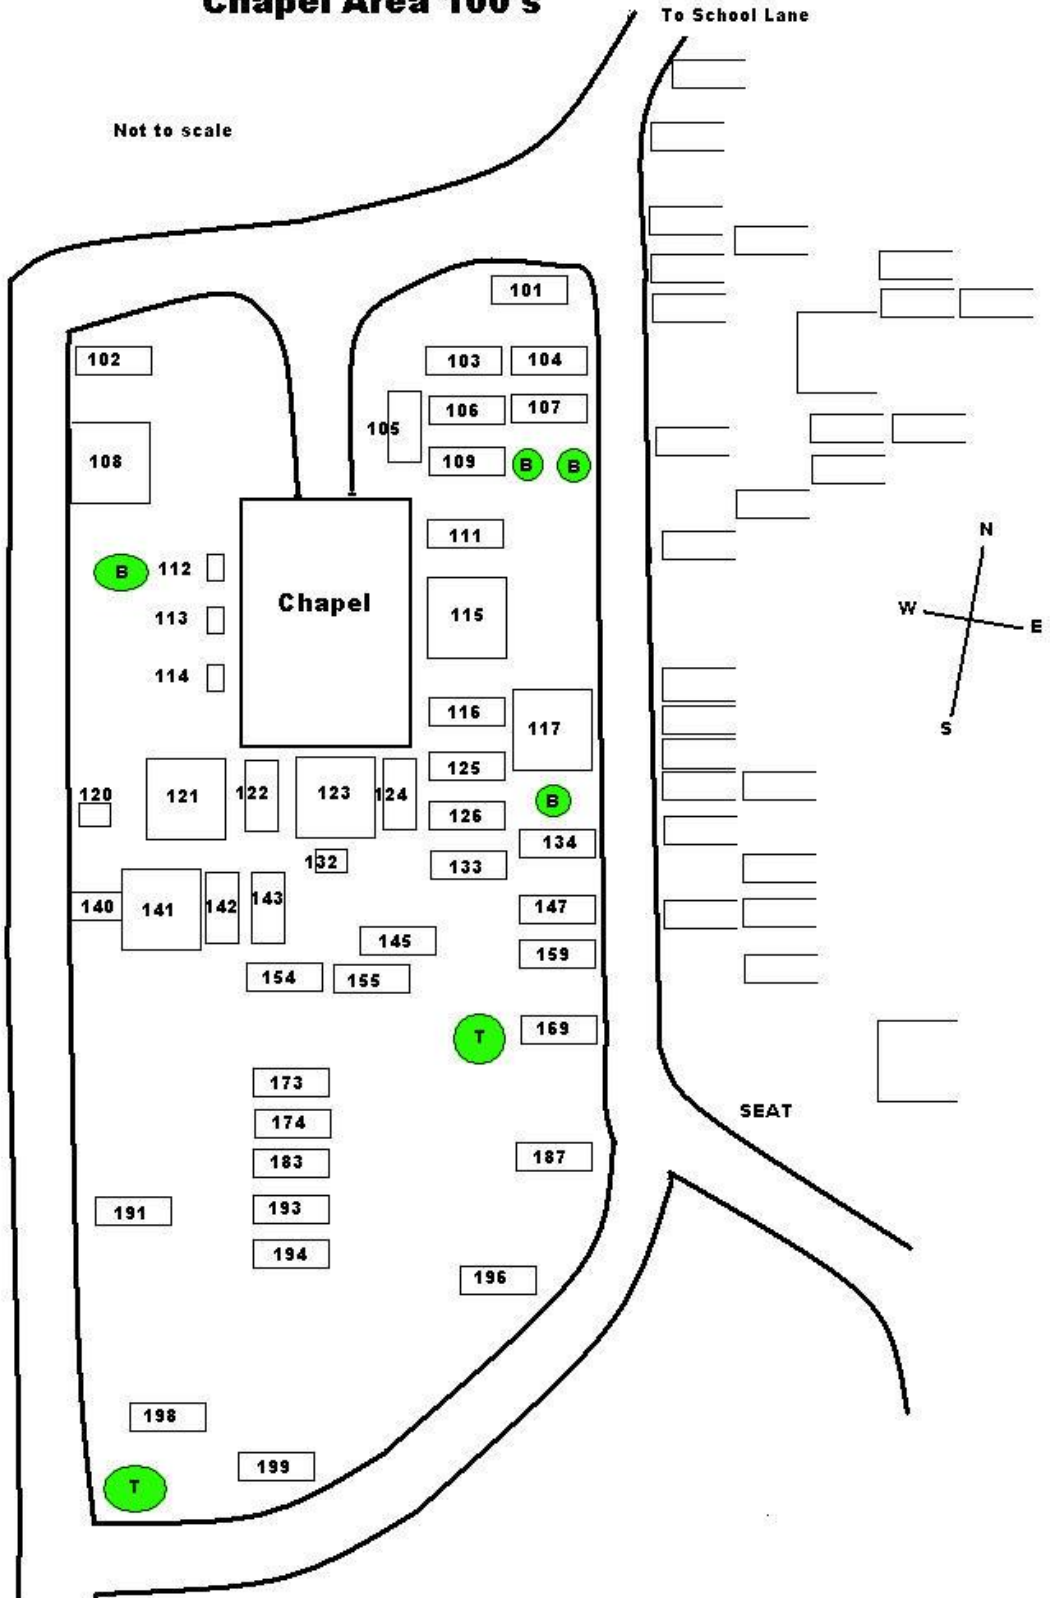

Bagshot Cemetery Memorial Locations

This extra information will help those trying to locate individual grave plots.

The only Burial plots that can be located within the Cemetery are those with a Memorial of one description or other.

The following pages include some hand drawn maps of the Cemetery, the first an overall plan of the various sections and then in turn, area maps of each section showing the location of each Memorial, nothing is to scale but it is reasonably accurate.

aRRt

Not to Scale

Chapel Area 100's

Not to scale

To School Lane

Lower Centre Section 200's

Opposite Chapel Door 300's

Adjacent to School Lane 400's

To School Lane

Wall to left from Chapel lane 600's