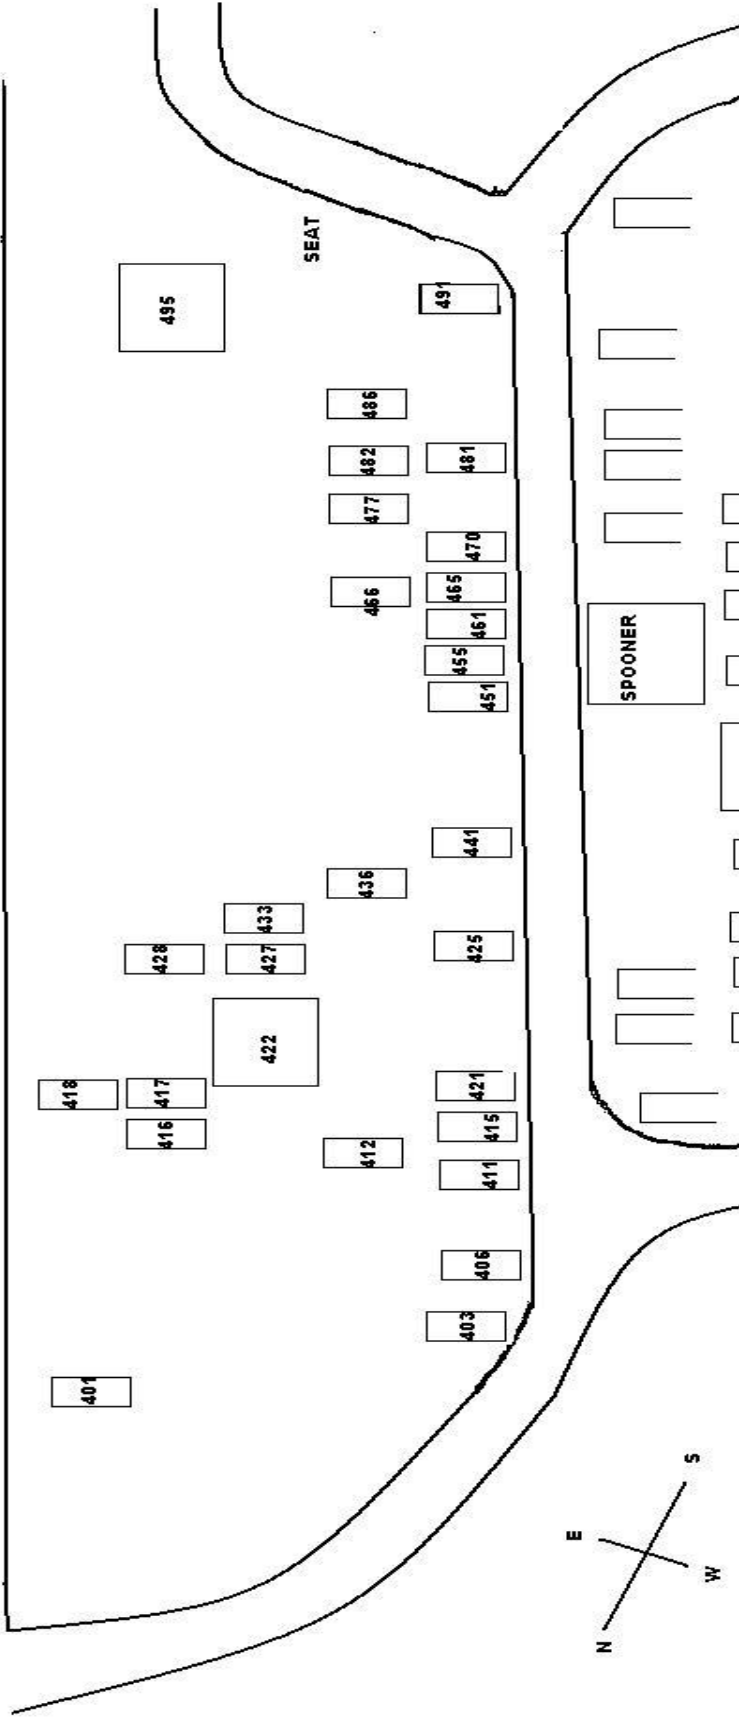

Bagshot Cemetery Memorial Locations

This extra information will help those trying to locate individual grave plots.

The only Burial plots that can be located within the Cemetery are those with a Memorial of one description or other.

The following pages include some hand drawn maps of the Cemetery, the first an overall plan of the various sections and then in turn, area maps of each section showing the location of each Memorial, nothing is to scale but it is reasonably accurate.

aRRt

Not to Scale

Chapel Area 100's

Not to scale

To School Lane

Lower Centre Section 200's

Opposite Chapel Door 300's

Adjacent to School Lane 400's

To School Lane

Wall to left from Chapel lane 600's