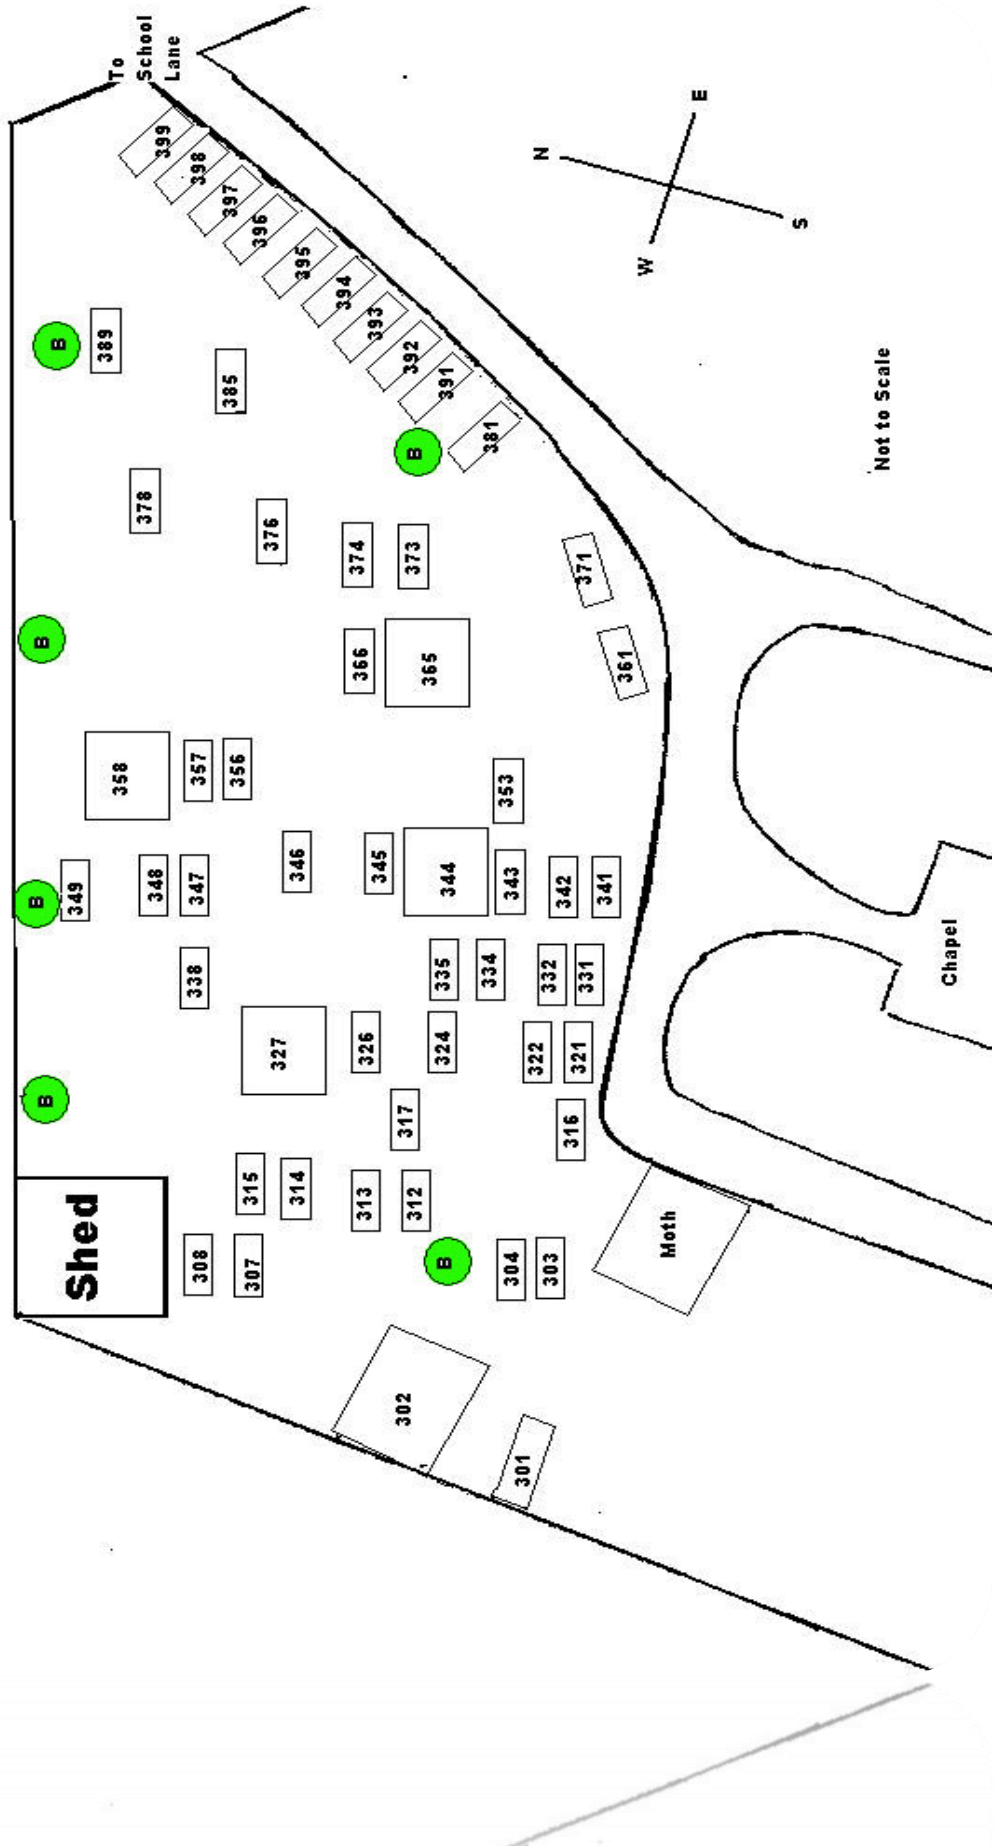

Bagshot Cemetery Memorial Locations

This extra information will help those trying to locate individual grave plots.

The only Burial plots that can be located within the Cemetery are those with a Memorial of one description or other.

The following pages include some hand drawn maps of the Cemetery, the first an overall plan of the various sections and then in turn, area maps of each section showing the location of each Memorial, nothing is to scale but it is reasonably accurate.

aRRt

Not to Scale

Chapel Area 100's

Not to scale

To School Lane

Lower Centre Section 200's

Opposite Chapel Door 300's

Adjacent to School Lane 400's

To School Lane

Wall to left from Chapel lane 600's