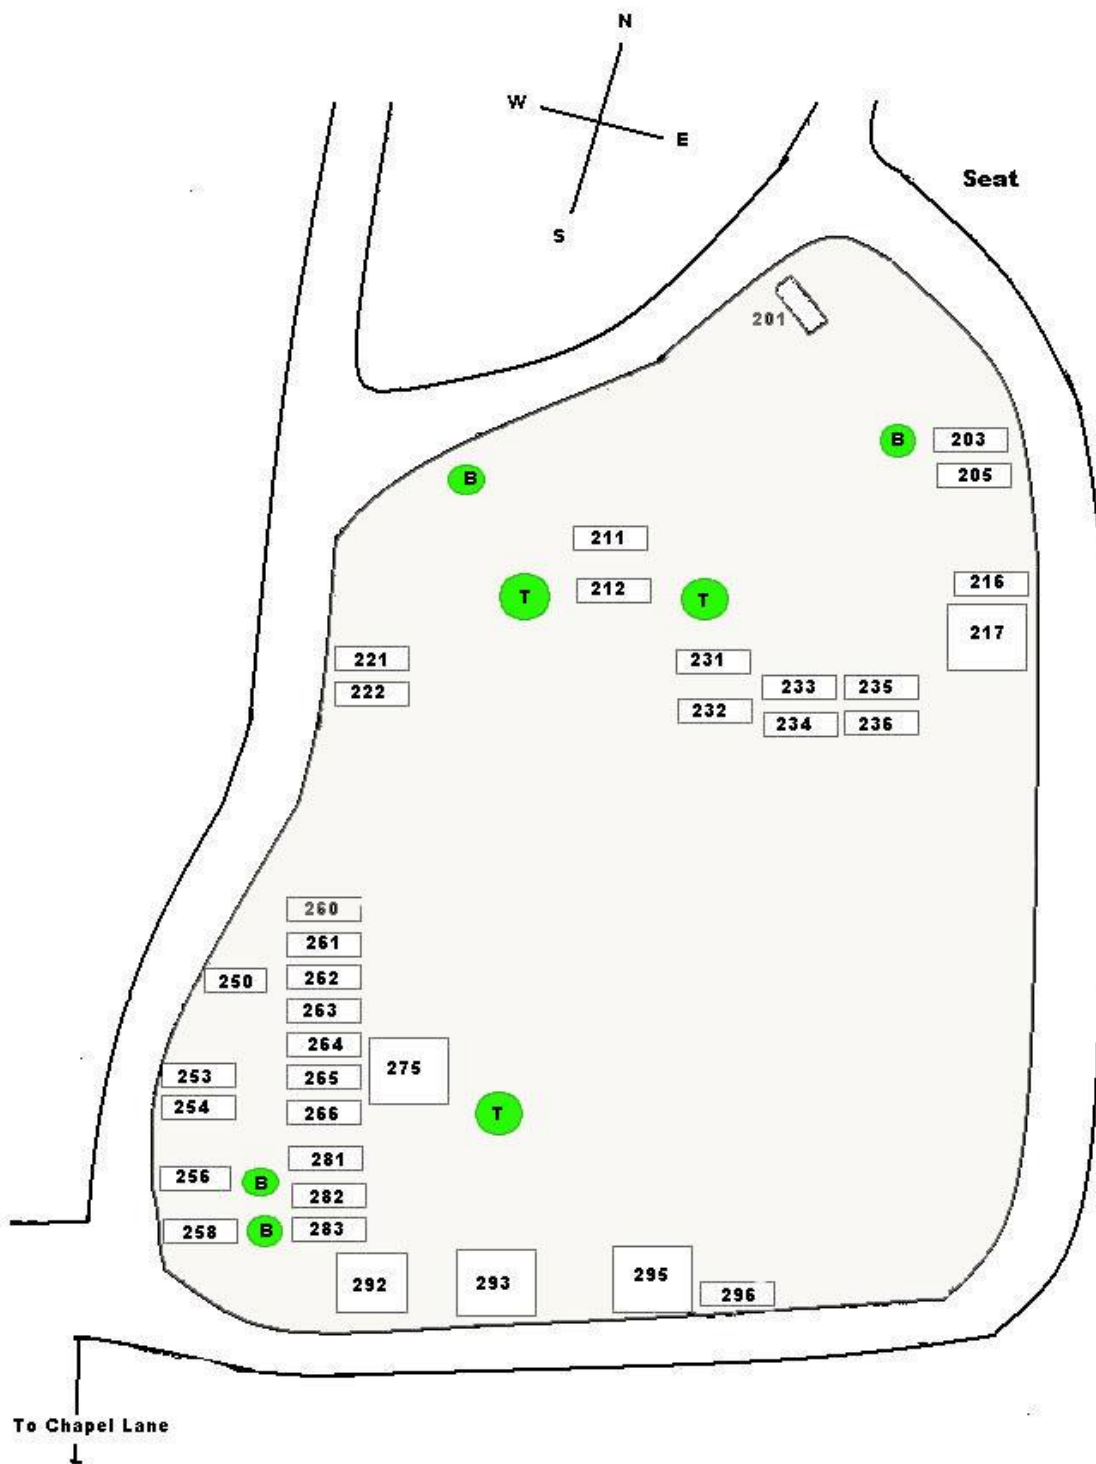

Bagshot Cemetery Memorial Locations

This extra information will help those trying to locate individual grave plots.

The only Burial plots that can be located within the Cemetery are those with a Memorial of one description or other.

The following pages include some hand drawn maps of the Cemetery, the first an overall plan of the various sections and then in turn, area maps of each section showing the location of each Memorial, nothing is to scale but it is reasonably accurate.

aRRt

Not to Scale

Chapel Area 100's

Not to scale

To School Lane

Lower Centre Section 200's

Opposite Chapel Door 300's

Adjacent to School Lane 400's

To School Lane

Wall to left from Chapel lane 600's